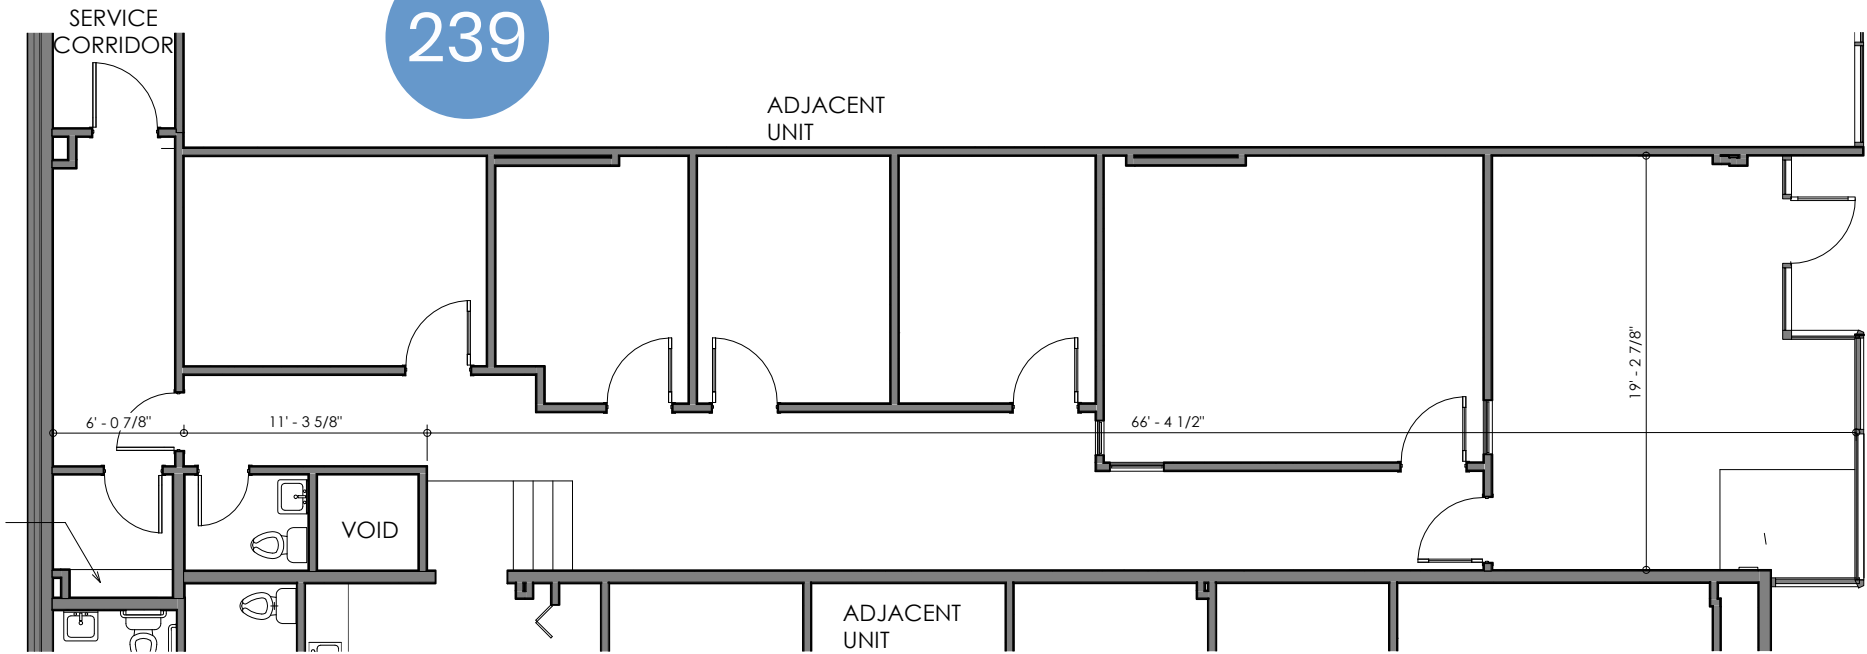

239

MELCOR

MELCOR CENTRE
4TH AVENUE SOUTH
LETHBRIDGE, AB

UNIT 239 - 1,825 SF
SECOND FLOOR