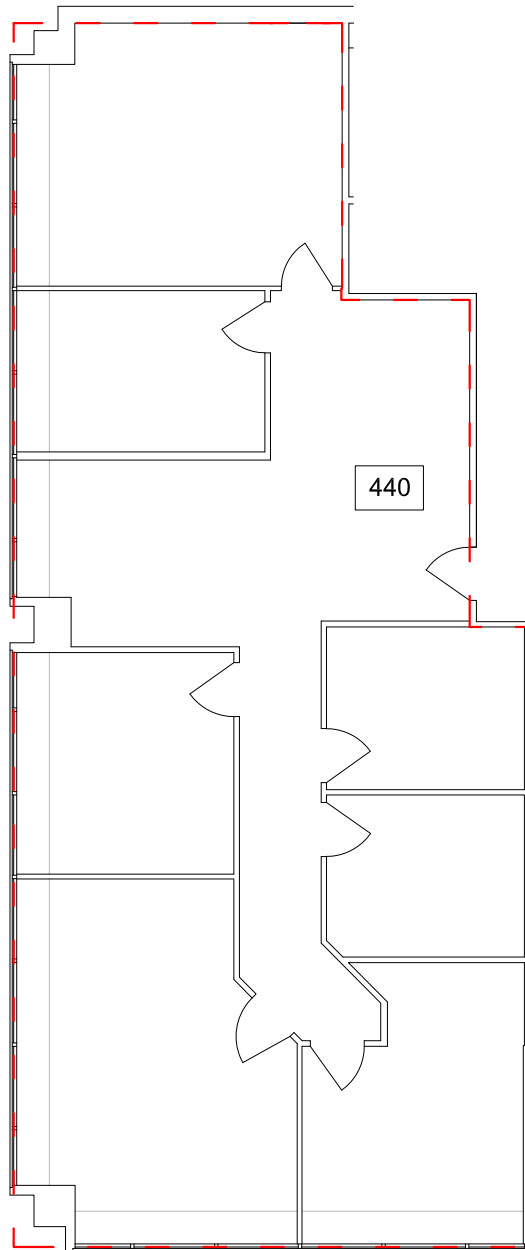

AREA CERTIFICATION:

As evidenced by our signature, as per the lease agreement, we hereby certify the Basic Rentable Area of this space to be 1,997
Square Feet

Measure Masters Edmonton

Project: 100 STREET PLACE
10150 - 100 STREET
EDMONTON, AB

Drawing: 440

Scale: 3/32" = 1 Ft

Drawn by: MW

Date: Aug 9/24