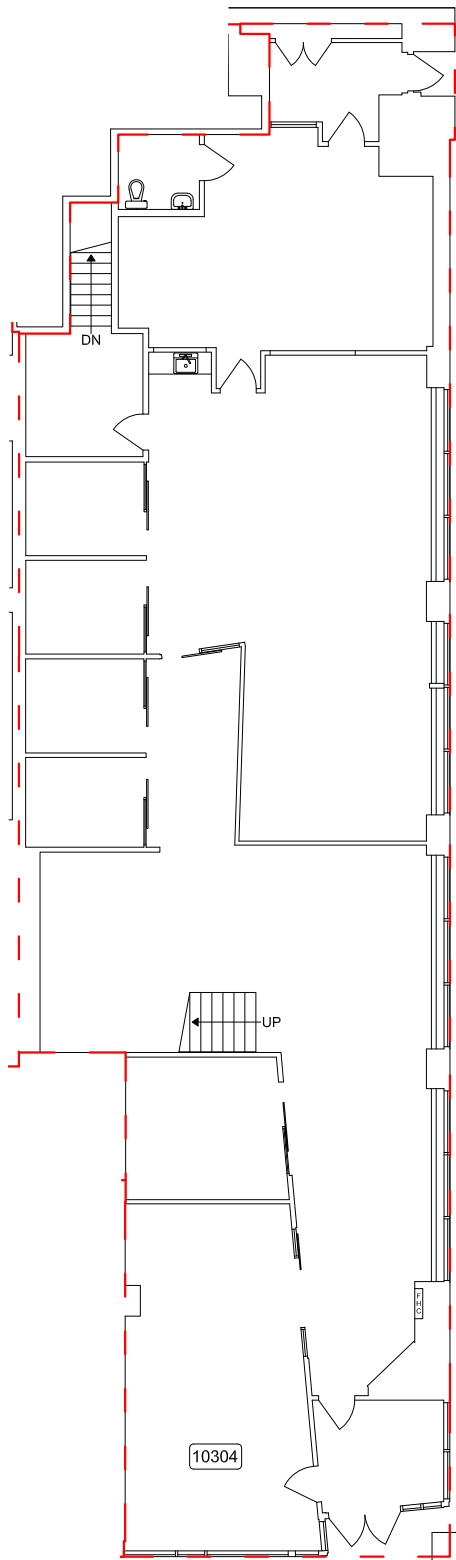

Area Certification:

As evidenced by our signature and in accordance with the B.O.M.A. Standard of Building Measurement, we hereby certify the **Basic Rentable Area** of this suite to be **3,934 square feet** (as shown below).

Measure Masters Edmonton

Area Certification:

As evidenced by our signature and in accordance with the B.O.M.A. Standard of Building Measurement, we hereby certify the **Basic Rentable Area** of this suite to be **6,342 square feet** (as shown below).

Measure Masters Edmonton